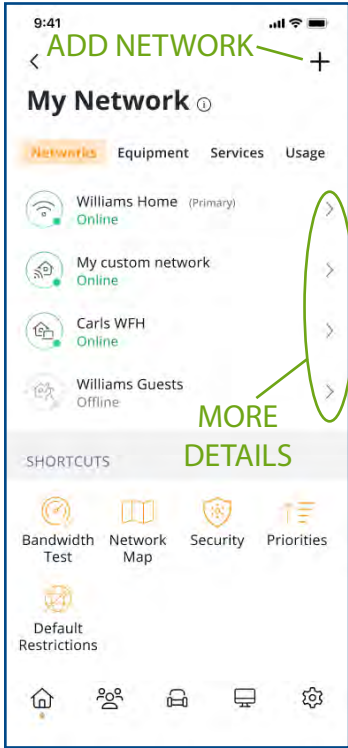

Welcome to Smart Wi-Fi Manager

GETTING STARTED

HOME PAGE

My Network People Places Things Settings

Welcome to Smart Wi-Fi Manager

My Network

Welcome to Smart Wi-Fi Manager

People

EDIT BY PEOPLE YOU HAVE SET UP

MORE DETAILS TO EDIT

Places

MORE DETAILS

Things

MORE DETAILS

EDIT