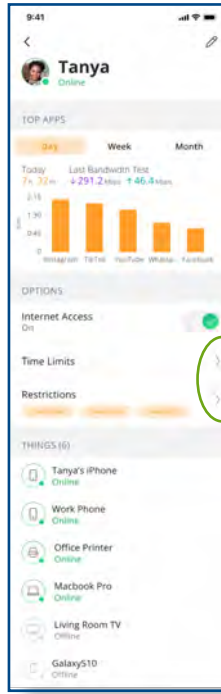

Welcome to Smart Wi-Fi Manager

GETTING STARTED

HOME PAGE

My Network People Places Things Settings

Welcome to Smart Wi-Fi Manager

My Network

Welcome to Smart Wi-Fi Manager

People

EDIT BY PEOPLE YOU HAVE SET UP

MORE DETAILS TO EDIT

Places

MORE DETAILS

Things

MORE DETAILS

EDIT